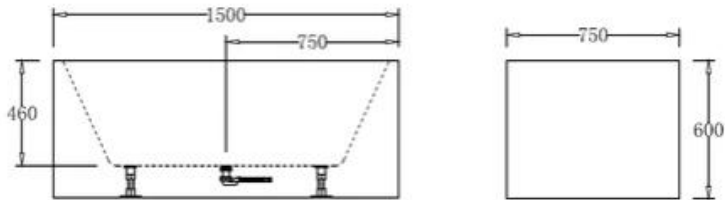

603C

127B

127C

Vanity cabinet:

Size:

- 600x460x850mm
- 750x460x850mm
- 800x460x850mm

Size :

- 900x460x850mm
- 1000x460x850mm

Size:

- 1200x460x850mm
- 1500x460x850mm

G4900S

Sie:

- 600x460x500mm
- 750x460x500mm
- 800x460x500mm
- 900x460x500mm
- 1000x460x500mm

Size:

- 1200x460x500mm(4 draws)

Size :

- 600x460x850mm
- 750x460x850mm
- 800x460x850mm

Size :

- 900x460x850mm
- 1000x460x850mm

- **Size:**
- **1200x460x850mm**
- **1500x460x850mm**

W4900S

Size:

- 600x460x850mm
- 750x460x850mm
- 800x460x850mm

Size:

- 900x460x850mm
- 1000x460x850mm

Bathtub :

H7003
1500mm/1700mm

H8011
1500mm/1700mm

Laundry tub: 45L

Included des

Toilet :

2057