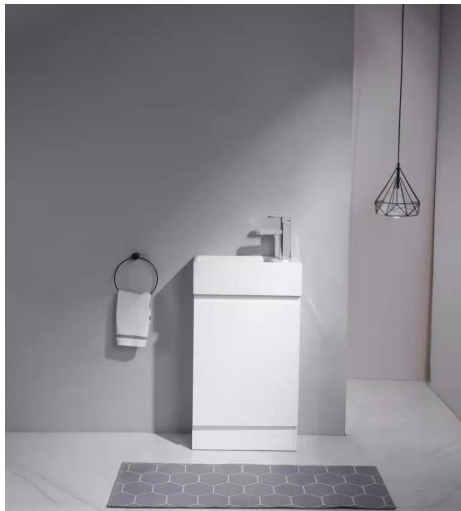

- **Size:**
- **1200x460x850mm**
- **1500x460x850mm**

W4900S