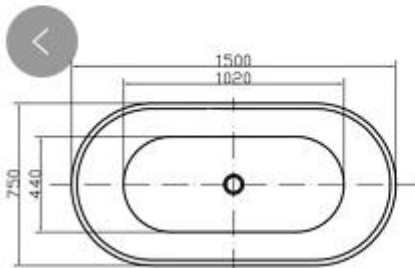

603C

127B

127C

Vanity cabinet:

Size:

- 600x460x850mm
- 750x460x850mm
- 800x460x850mm

Size :

- 900x460x850mm
- 1000x460x850mm

Size:

- 1200x460x850mm
- 1500x460x850mm

G4900S

Sie:

- 600x460x500mm
- 750x460x500mm
- 800x460x500mm
- 900x460x500mm
- 1000x460x500mm

Size:

- 1200x460x500mm(4 draws)

Size :

- 600x460x850mm
- 750x460x850mm
- 800x460x850mm

Size :

- 900x460x850mm
- 1000x460x850mm

- **Size:**
- **1200x460x850mm**
- **1500x460x850mm**

W4900S

Size:

- 600x460x850mm
- 750x460x850mm
- 800x460x850mm

Size:

- 900x460x850mm
- 1000x460x850mm

Bathtub :

H7003
1500mm/1700mm

H8011
1500mm/1700mm

Laundry tub: 45L

Included des

Toilet :

2057