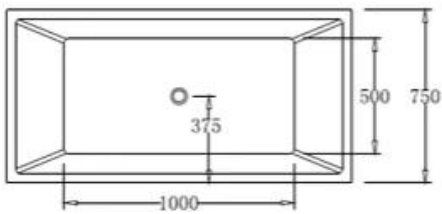

Size:

- 1200x460x850mm
- 1500x460x850mm

G4900S

Sie:

- 600x460x500mm
- 750x460x500mm
- 800x460x500mm
- 900x460x500mm
- 1000x460x500mm

Size:

- 1200x460x500mm(4 draws)

Size :

- 600x460x850mm
- 750x460x850mm
- 800x460x850mm

Size :

- 900x460x850mm
- 1000x460x850mm

- **Size:**
- **1200x460x850mm**
- **1500x460x850mm**

W4900S

Size:

- 600x460x850mm
- 750x460x850mm
- 800x460x850mm

Size:

- 900x460x850mm
- 1000x460x850mm

Bathtub :

H7003
1500mm/1700mm

H8011
1500mm/1700mm

Laundry tub: 45L

Included des

Toilet :

2057

SIZE: 1080×440×230MM
3.0+1.0mm 304 Grade Stainless Steel
Stainless Steel basket waste included

7845

SIZE: 780×440×230MM
3.0+1.0mm 304 Grade Stainless Steel
Stainless Steel basket waste included

8745

SIZE: 870×440×230MM
3.0+1.0mm 304 Grade Stainless Steel
Stainless Steel basket waste included