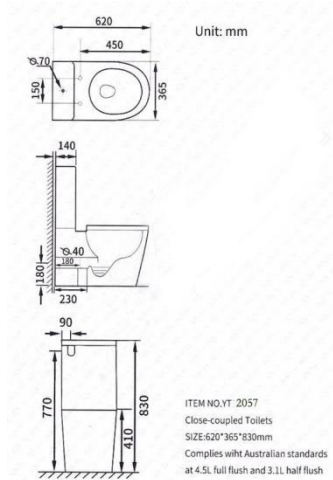

603C

127B

127C

Vanity cabinet:

Size:

- 600x460x850mm
- 750x460x850mm
- 800x460x850mm

Size :

- 900x460x850mm
- 1000x460x850mm

Size:

- 1200x460x850mm
- 1500x460x850mm

G4900S

Sie:

- 600x460x500mm
- 750x460x500mm
- 800x460x500mm
- 900x460x500mm
- 1000x460x500mm

Size:

- 1200x460x500mm(4 draws)

Size :

- 600x460x850mm
- 750x460x850mm
- 800x460x850mm

Size :

- 900x460x850mm
- 1000x460x850mm

- **Size:**
- **1200x460x850mm**
- **1500x460x850mm**

W4900S

Size:

- 600x460x850mm
- 750x460x850mm
- 800x460x850mm

Size:

- 900x460x850mm
- 1000x460x850mm

Bathtub :

H7003
1500mm/1700mm

H8011
1500mm/1700mm

Laundry tub: 45L

Included des

Toilet :

2057